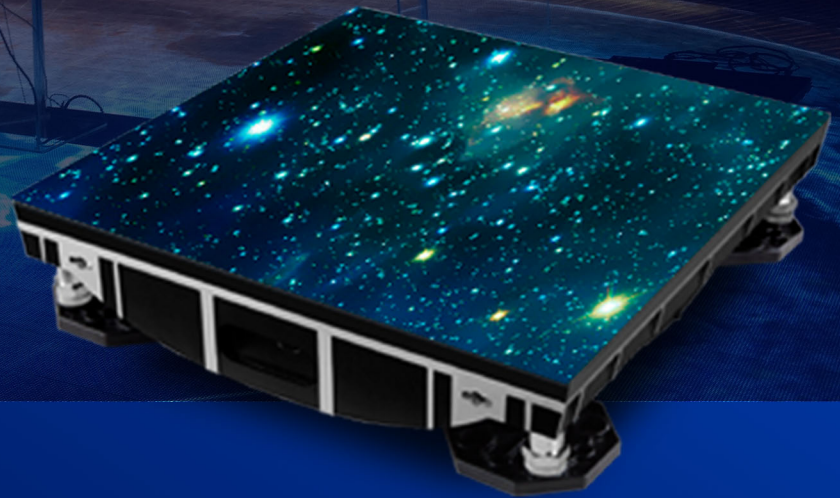

# LED screen Floor

### Part Number

**KVT-4.81Floor**

Pixel pitch	4.81mm
LED type	SMD2724
Pixel configuration	1R1G1B
Size of module	250mmx250mm
Resolution of module	52x52px
Resolution of panel	104x104px
Density(dots/m <sup>2</sup> )	43264
Cabinet material	Aluminium
Size of cabinet(mm)	500x500x60mm
Support hanging or not	Yes
Weight of cabinet	12kg
Max power consumption	250W/m <sup>2</sup>
Average power consumption	700W/m <sup>2</sup>
Colors	16.7M
Gray scale	14bits
Color temperature	6500K
Drivig method	1/13 scanning
Refresh frequency	2400Hz
Brightnes	1500cd/m <sup>2</sup>
Brightnes Control	256
IP grade	IP65